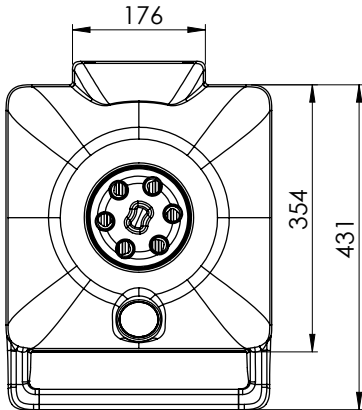

FERLEON PRODUCTEN
Outdoor

Technische Tekening
Patio Cooker