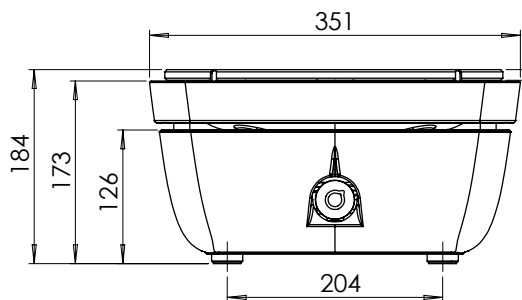

FERLEON PRODUCTEN
Outdoor

Kookplaten

Pizza