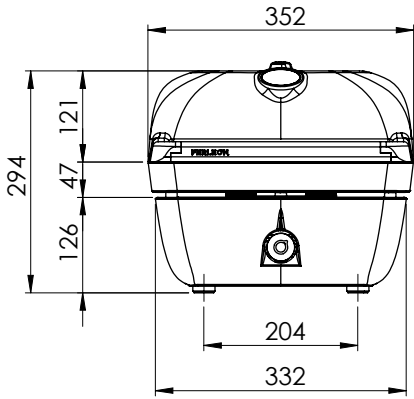

FERLEON PRODUCTEN
Outdoor

Technische Tekening
Patio Cooker