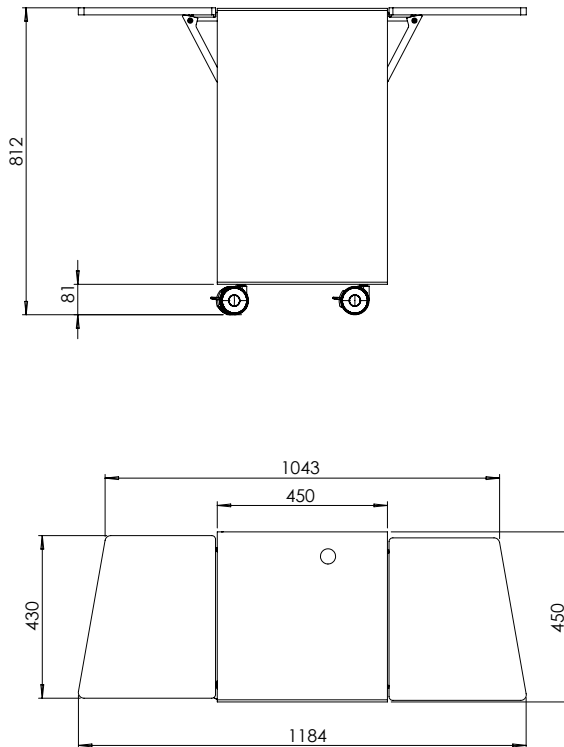

FERLEON PRODUCTEN Outdoor

Trolley II

FERLEON PRODUCTEN Outdoor

Patio Cooker II

FERLEON PRODUCTEN Cookware

Kookpot 12 cm (per 4)

Kookpot 12 cm side dish (per 4)

Kookpot 22 cm