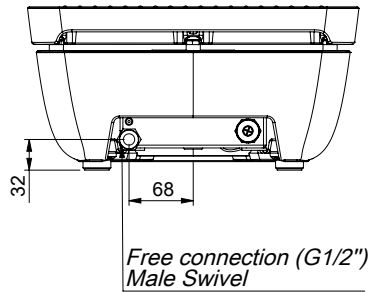

FERLEON PRODUCTEN

Outdoor

Accessoires

Lederen kookschort

Trolley beschermhoes

Trolley beschermhoes
(Patio Cooker II)

FERLEON PRODUCTEN
Outdoor

Technische Tekening
Patio Cooker