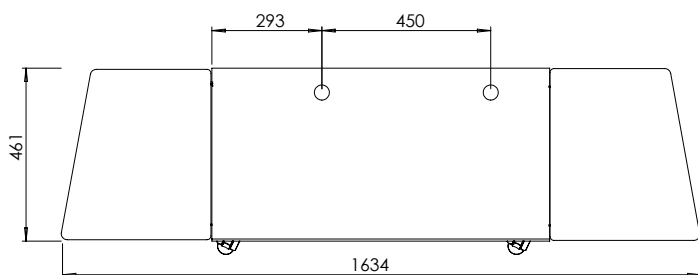

FERLEON PRODUCTEN Outdoor

Trolley II

FERLEON PRODUCTEN Outdoor

Patio Cooker II

FERLEON PRODUCTEN Cookware

Kookpot 12 cm (per 4)

Kookpot 12 cm side dish (per 4)

Kookpot 22 cm