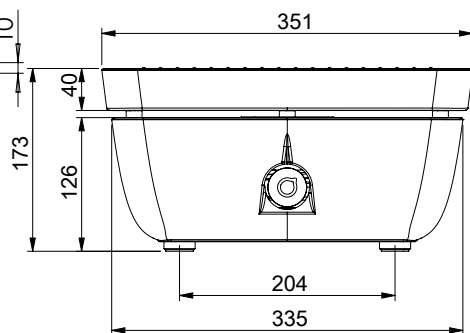

FERLEON PRODUCTEN
Outdoor

Kookplaten

Pizza

Kookplaat