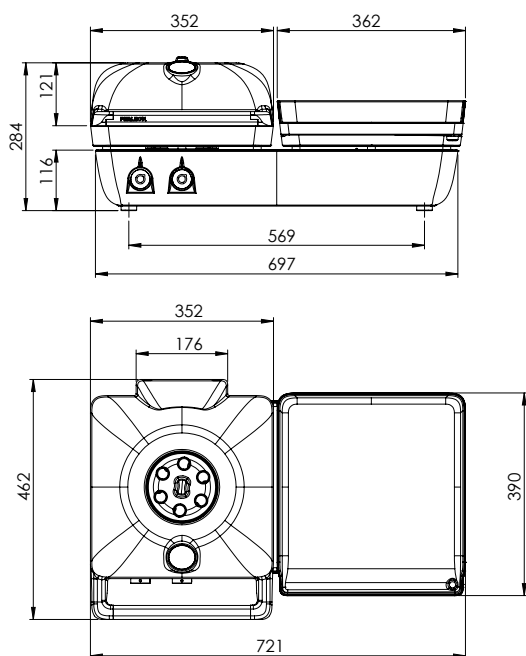

FERLEON PRODUCTEN Outdoor

Trolley II

FERLEON PRODUCTEN Outdoor

Patio Cooker II

FERLEON PRODUCTEN Cookware

Kookpot 12 cm (per 4)

Kookpot 12 cm side dish (per 4)

Kookpot 22 cm