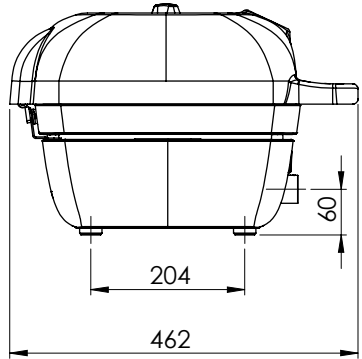

FERLEON PRODUCTEN
Outdoor

Technische Tekening
Patio Cooker