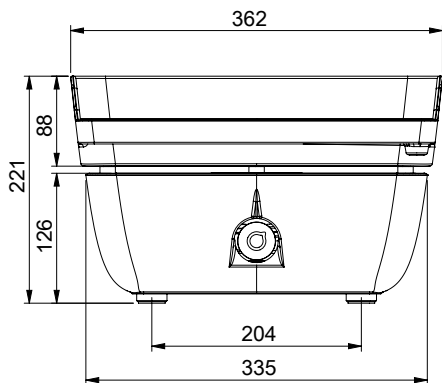

FERLEON PRODUCTEN
Outdoor

Kookplaten

Plancha