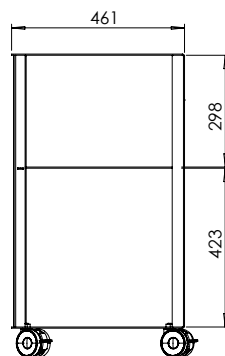

FERLEON PRODUCTEN Outdoor

Trolley II

FERLEON PRODUCTEN Outdoor

Patio Cooker II

FERLEON PRODUCTEN Cookware

Kookpot 12 cm (per 4)

Kookpot 12 cm side dish (per 4)

Kookpot 22 cm